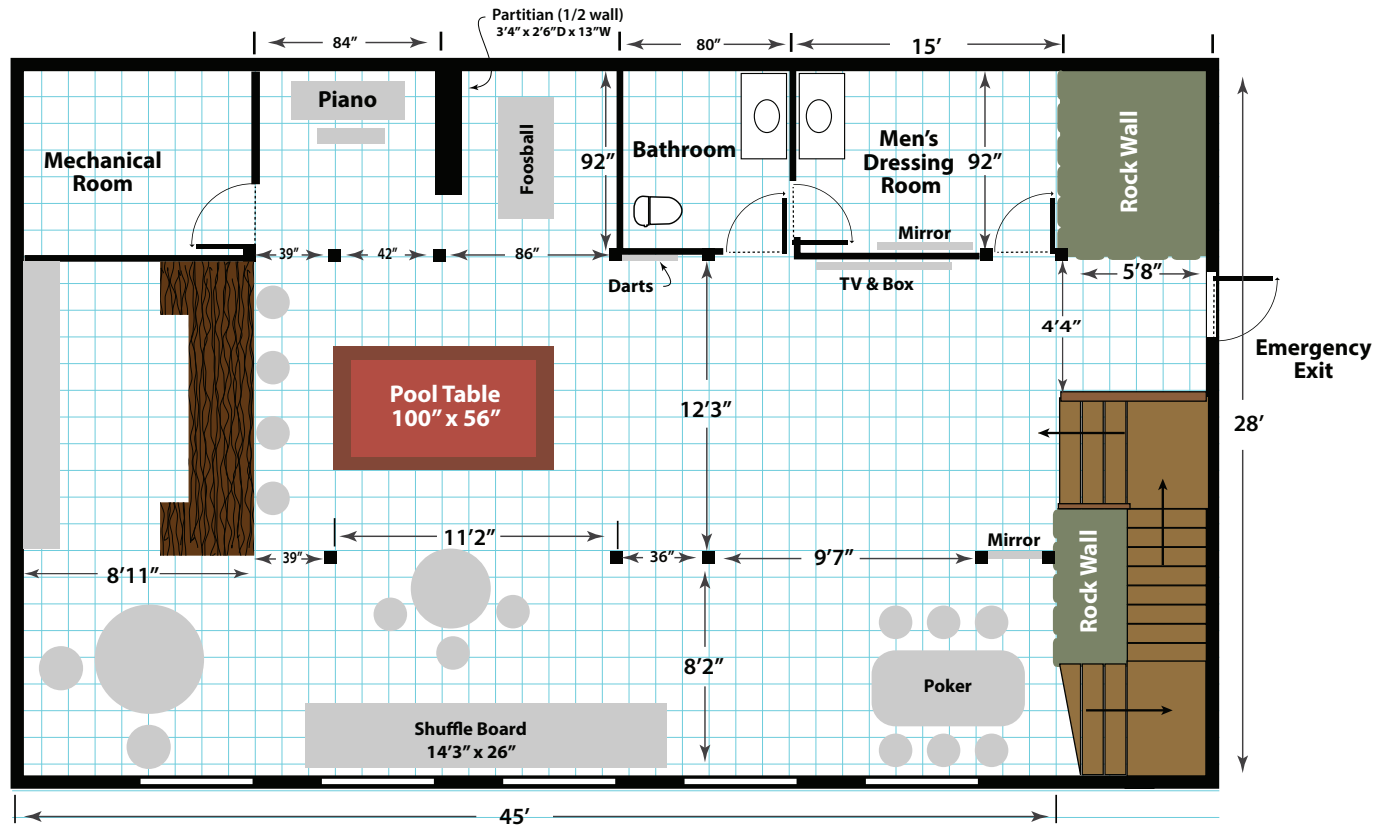

Deer Creek Valley Ranch

Ultimate Man Cave

Total area: 1200 s.f.

303-929-9133

Weddings@DeerCreekValleyRanch.com

www.DeerCreekValleyRanch.com