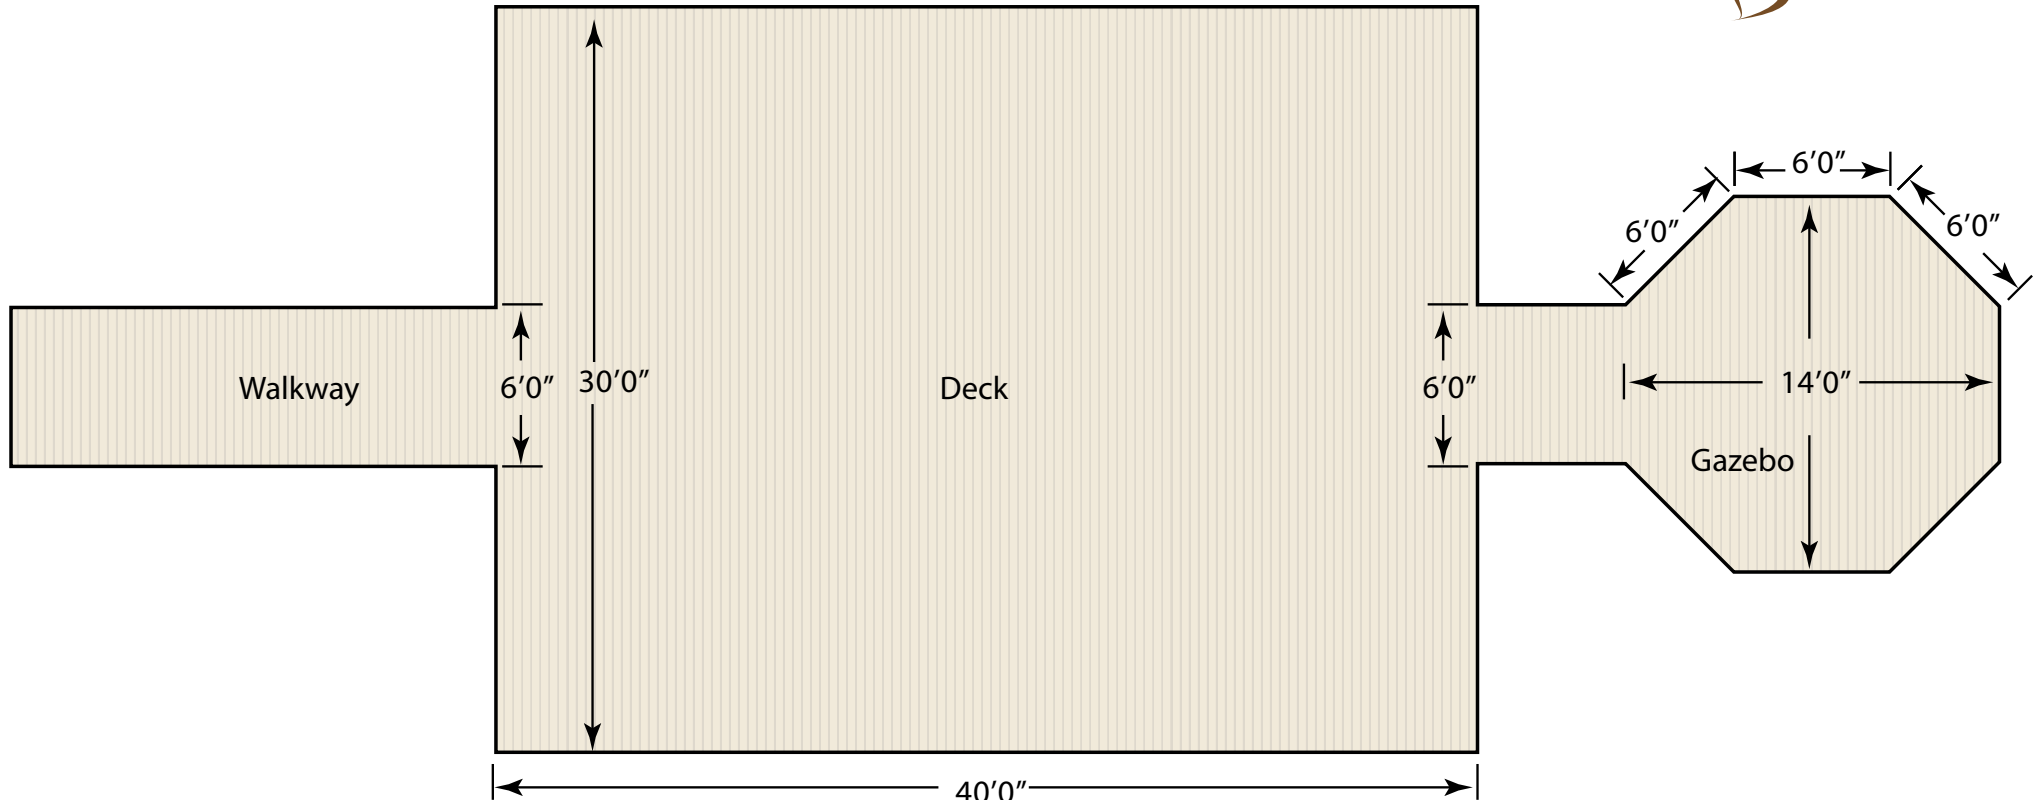

Lakeside Gazebo & Deck

Deer Creek Valley Ranch

Seating area: 1200 s.f.
Capacity: 180 Guests

303-929-9133
Weddings@DeerCreekValleyRanch.com
www.DeerCreekValleyRanch.com